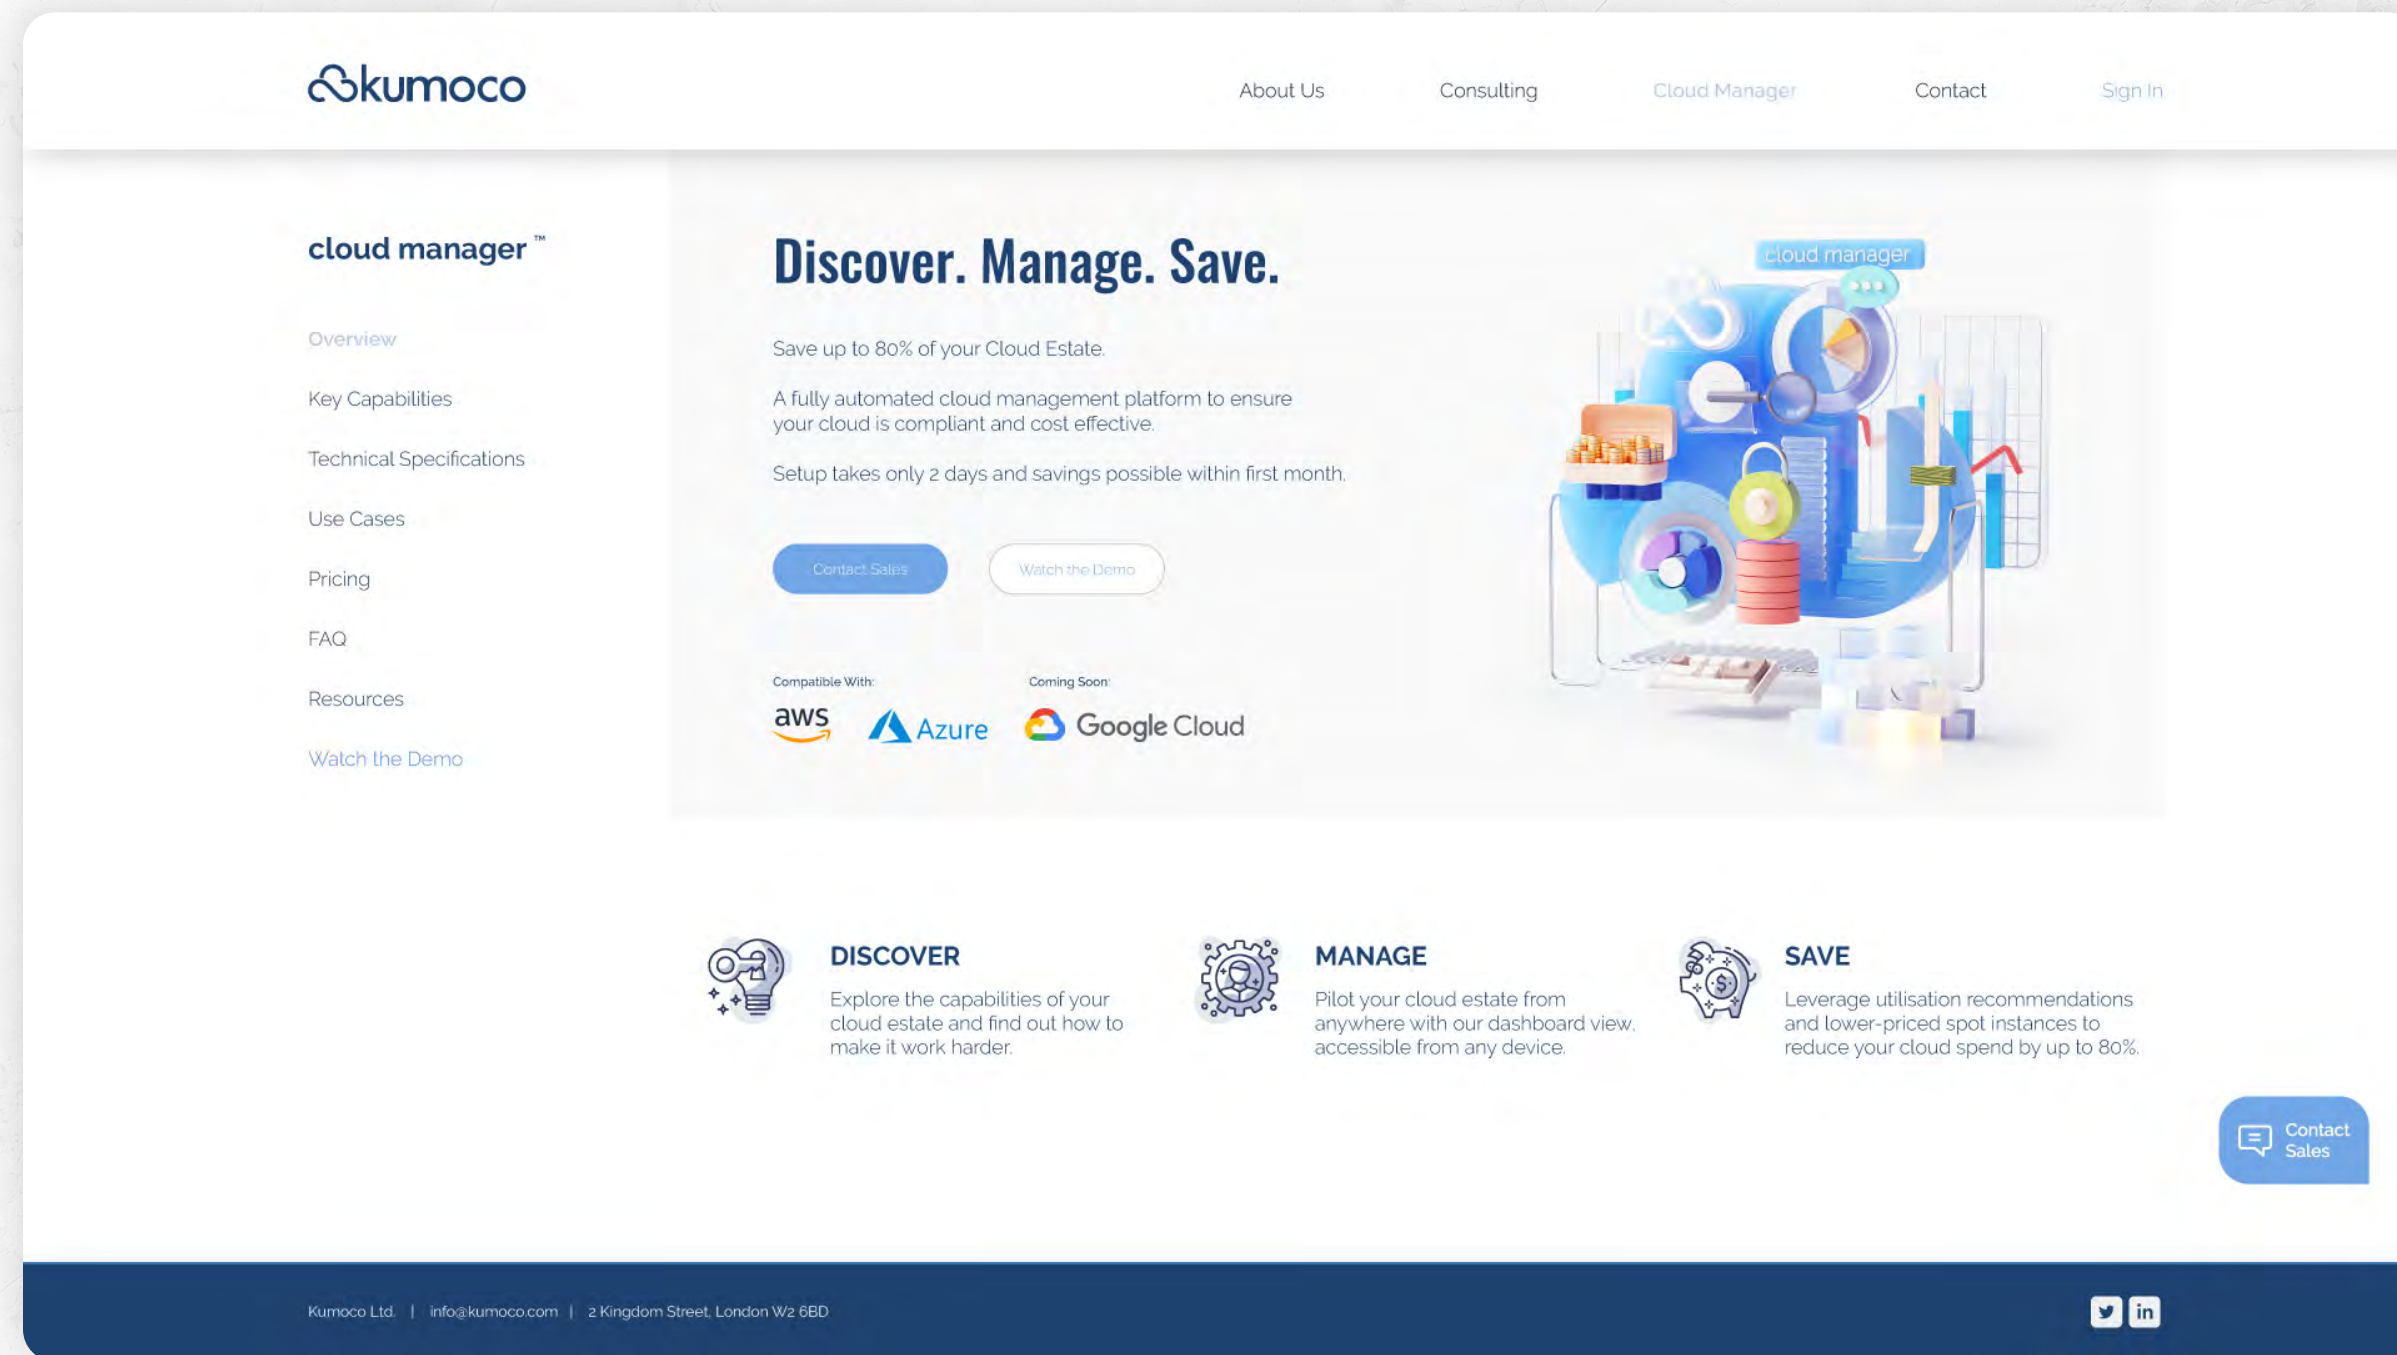

Cloud Manager Interface

Client
Kumoco Ltd.

Location
London, UK

Work Items
User Experience, User Interface

Cloud Manager Web Page

Client
Kumoco Ltd.

Location
London, UK

Work Items
User Experience, User Interface, Custom Iconography

P^o 4 of 20

kumoco
cloud manager

SAVE UP TO 80% ON CLOUD

with Kumoco Cloud Manager

- Automate your cloud usage to save up to 80%
- Improve compliance
- Get visibility of your cloud

SEE A PRODUCT DEMO TODAY

kumoco.com/cloud-manager
cloud@kumoco.com

kumoco
cloud manager

SAVE UP TO 80% ON CLOUD

AUTOMATE YOUR CLOUD OPS WITH KUMOCO CLOUD MANAGER

Mission Control for your cloud estate.

A fully automated cloud management platform to ensure your cloud is cost effective and compliant.