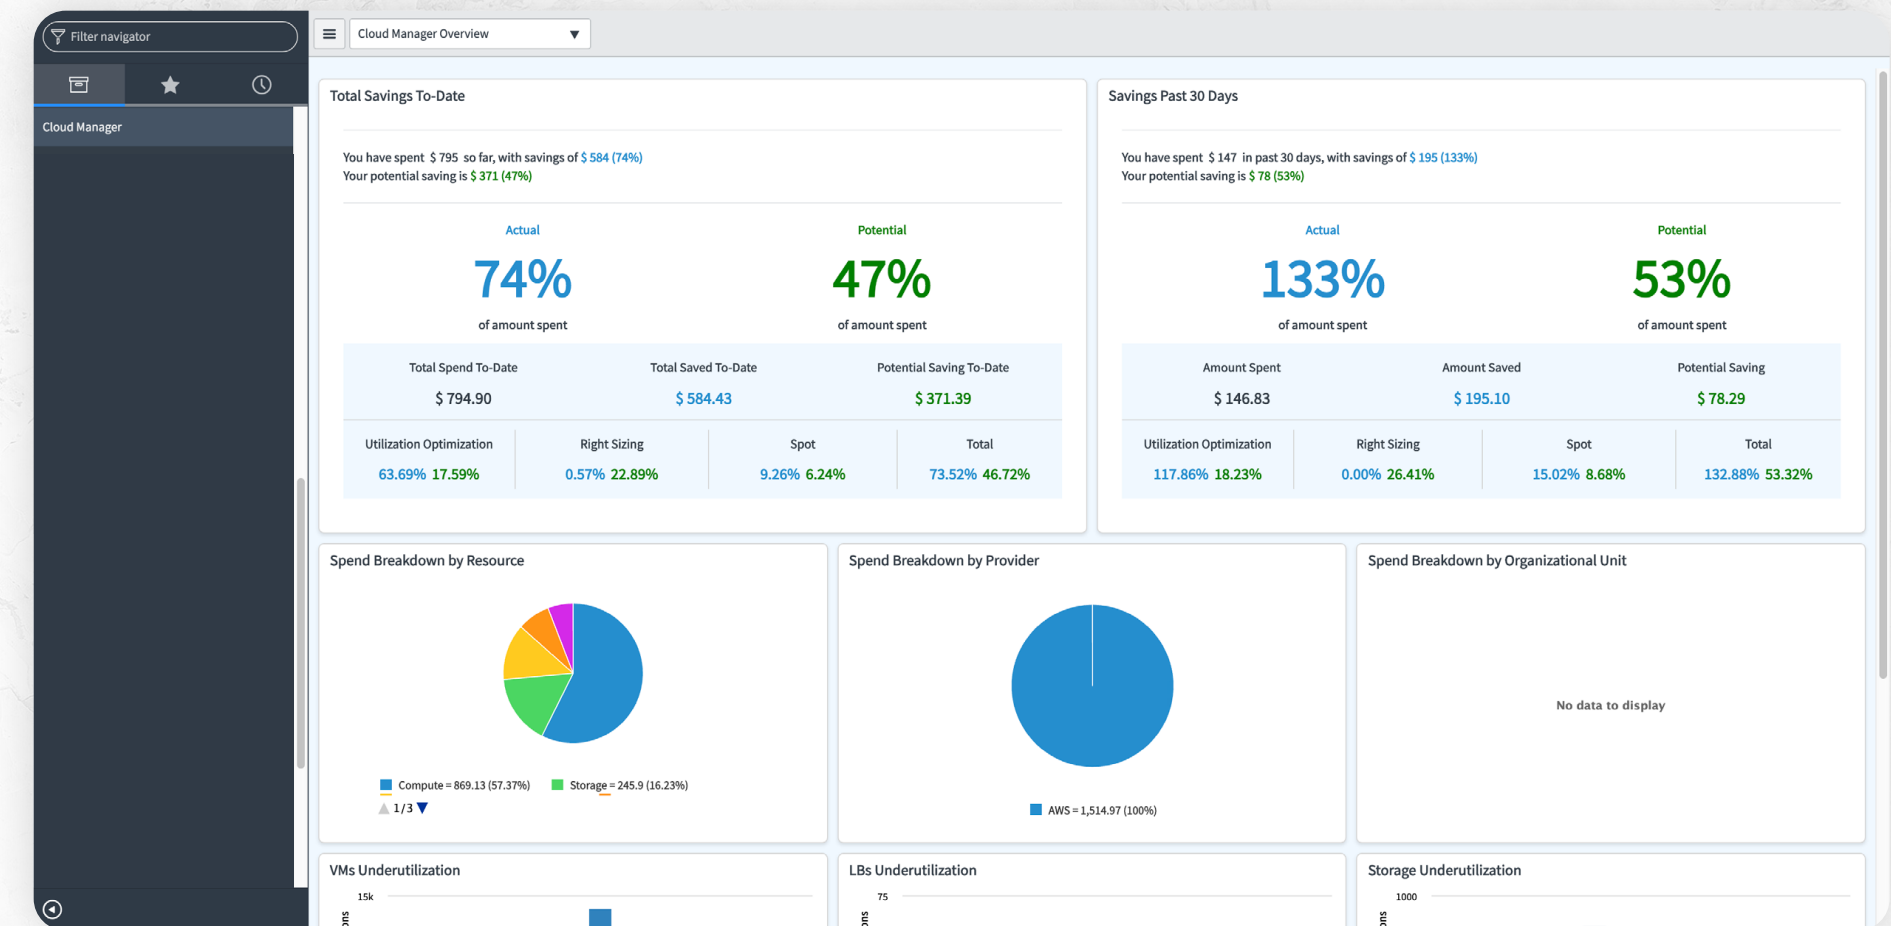

Cloud Manager Interface

Client
Kumoco Ltd.

Location
London, UK

Work Items
User Experience, User Interface