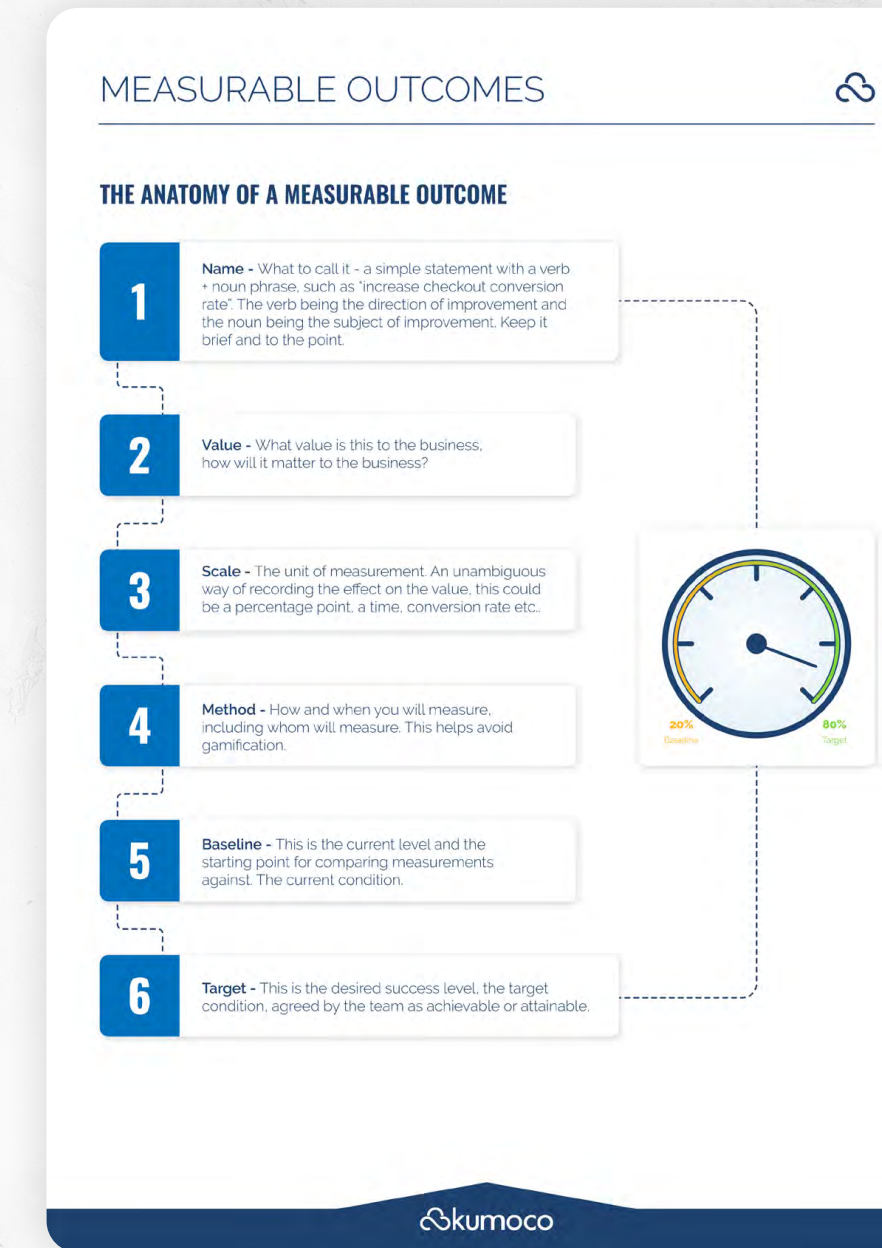

Value or level of measured indicator, percentage if necessary. *Circle aligned, righty, minor and heavier than regular text.*

Value or level of measured indicator, percentage if necessary. *Circle aligned, righty, minor and heavier than regular text.*

Value or level of measured indicator, percentage if necessary. *Circle aligned, righty, minor and heavier than regular text.*

ORGANISED WORKFLOW

Lorem ipsum dolor sit amet, consectetur adipiscing elit, sed diam nonummy.