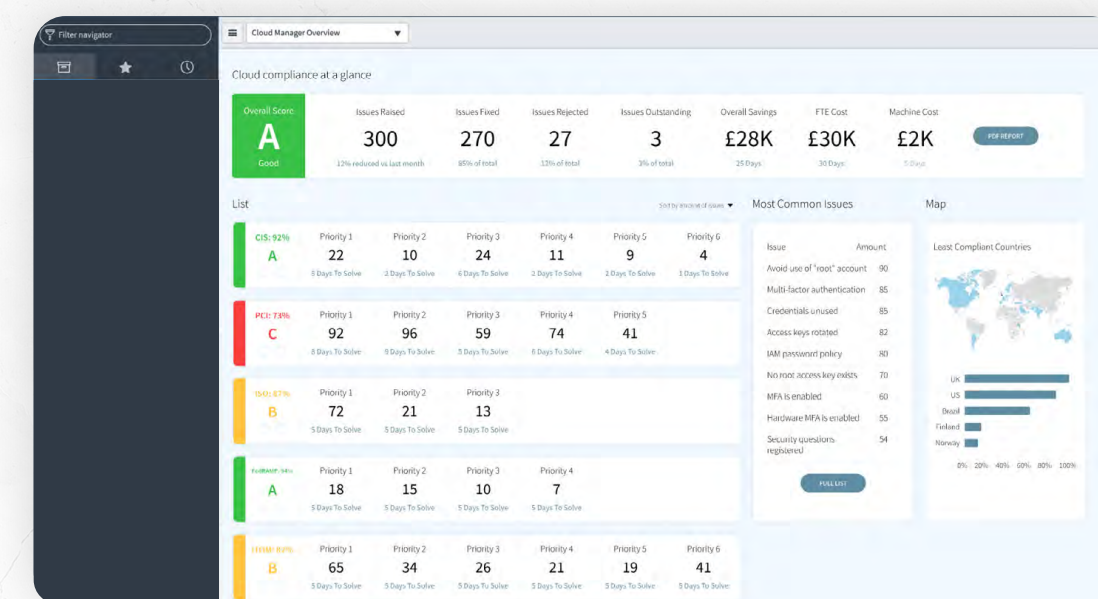

Cloud Manager Interface

Client
Kumoco Ltd.

Location
London, UK

Work Items
User Experience, User Interface