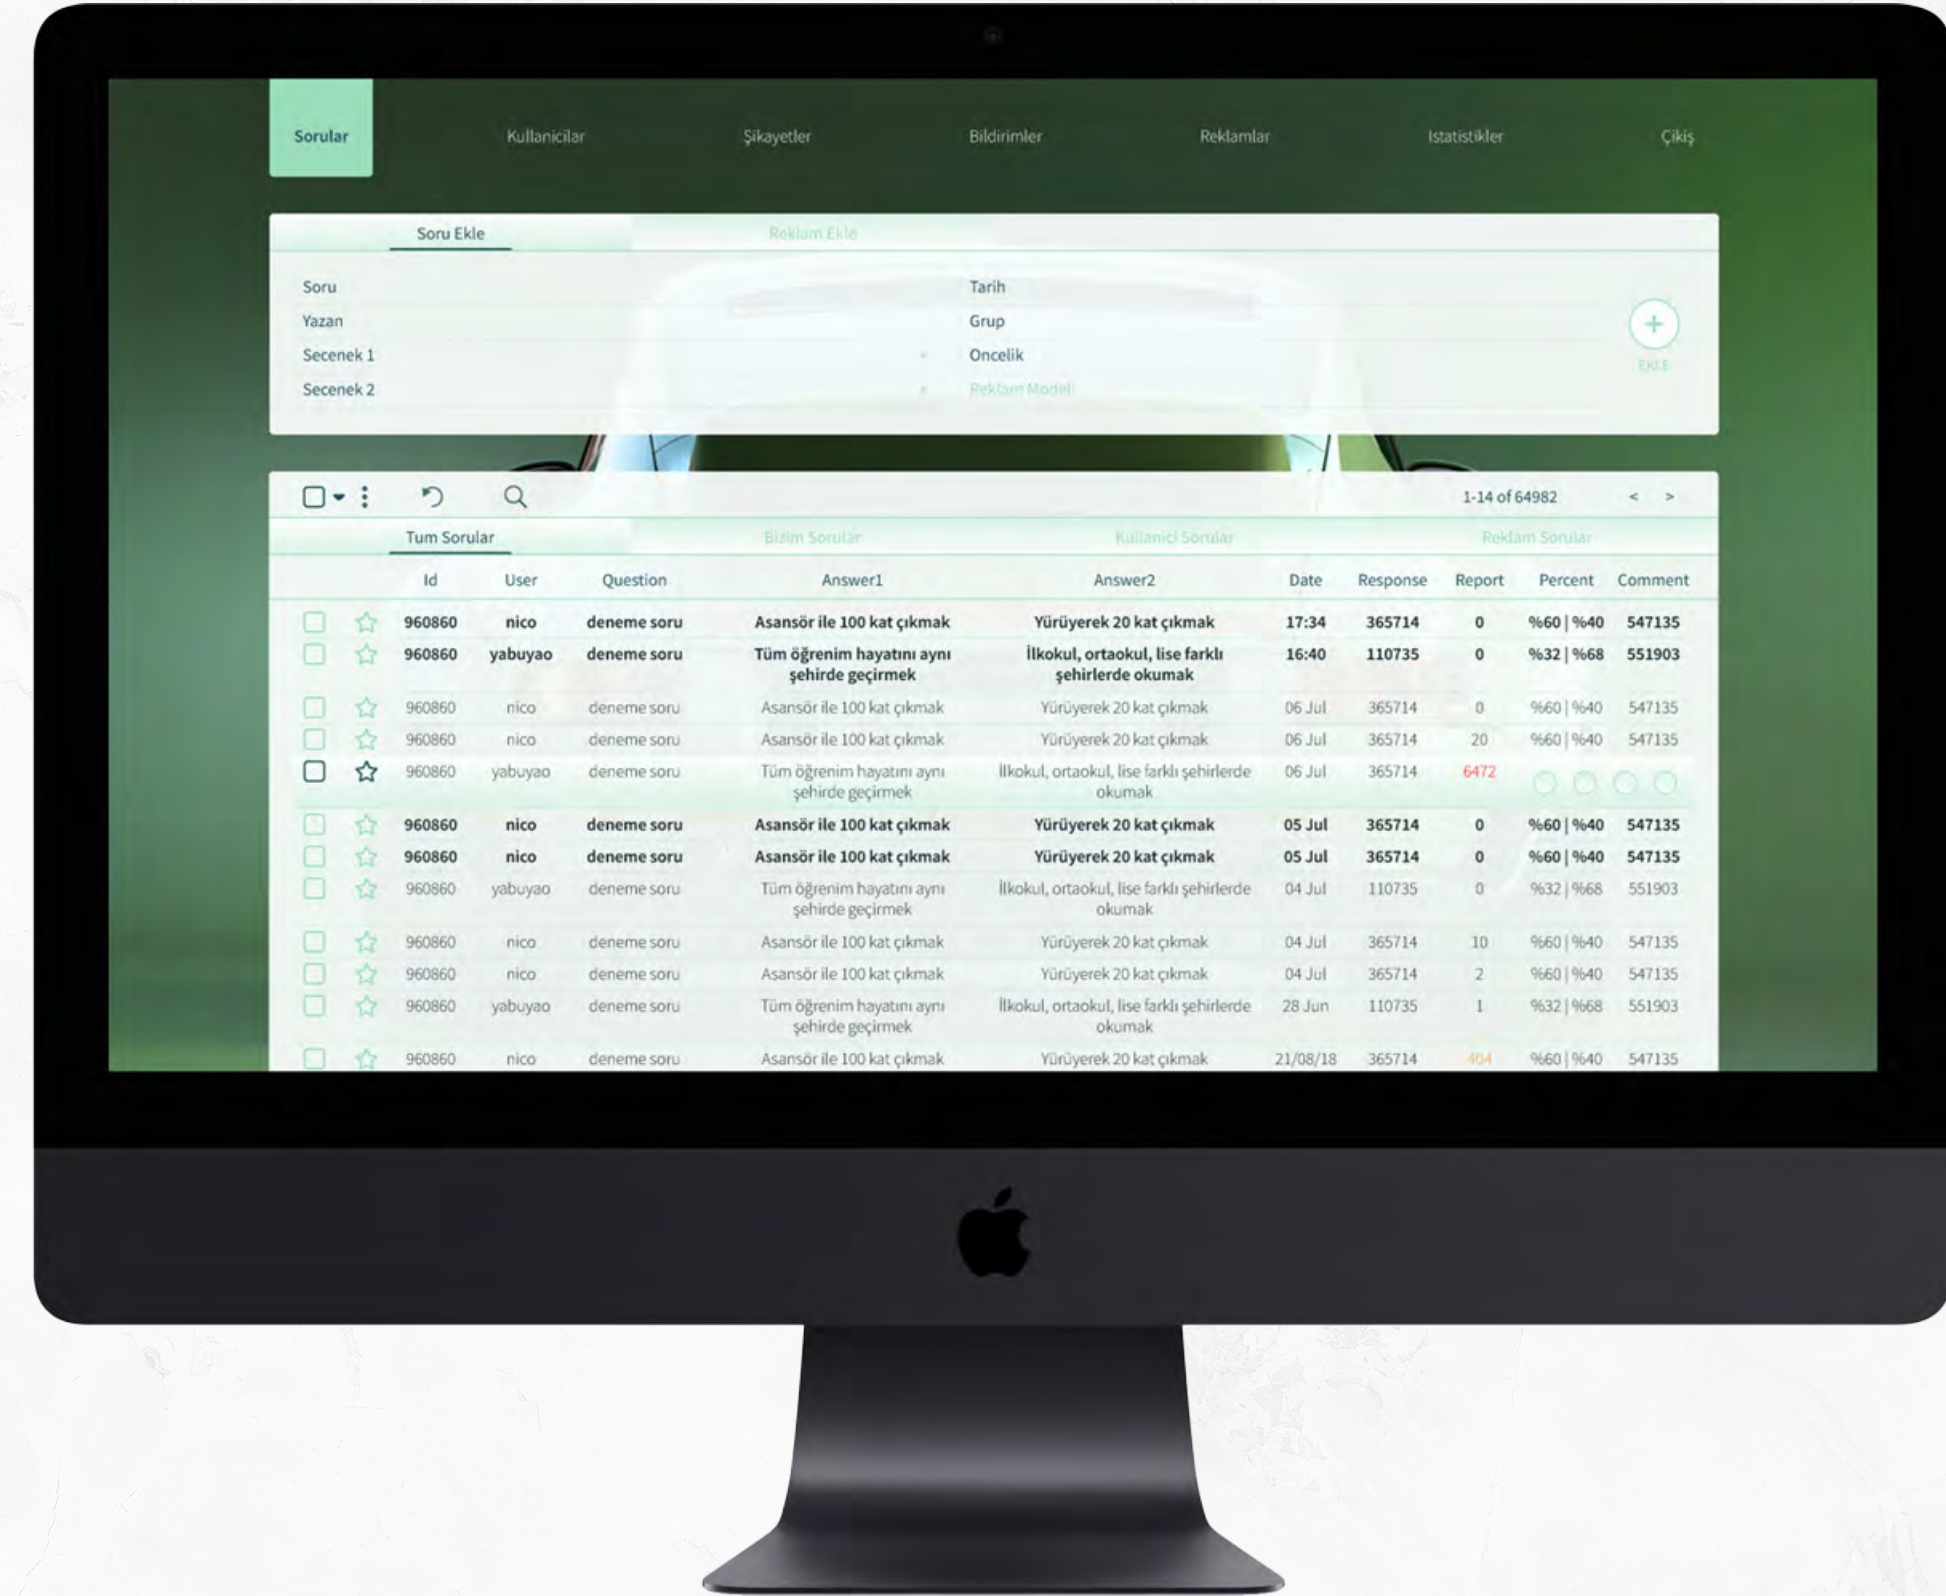

Go to Page →

YabuYao Mobile App

Client
Private

Location
London, UK

Work Items
User Experience, User Interface, Branding

P# 8 of 20

Archiclad Website

Client
Mimsa