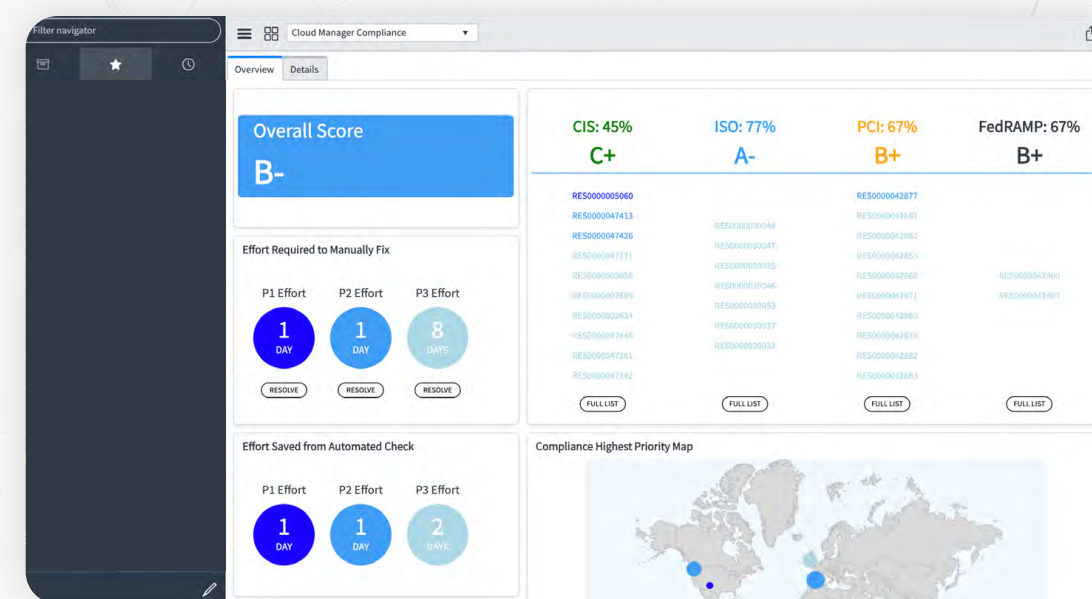

Cloud Manager Interface

Client
Kumoco Ltd.

Location
London, UK

Work Items
User Experience, User Interface