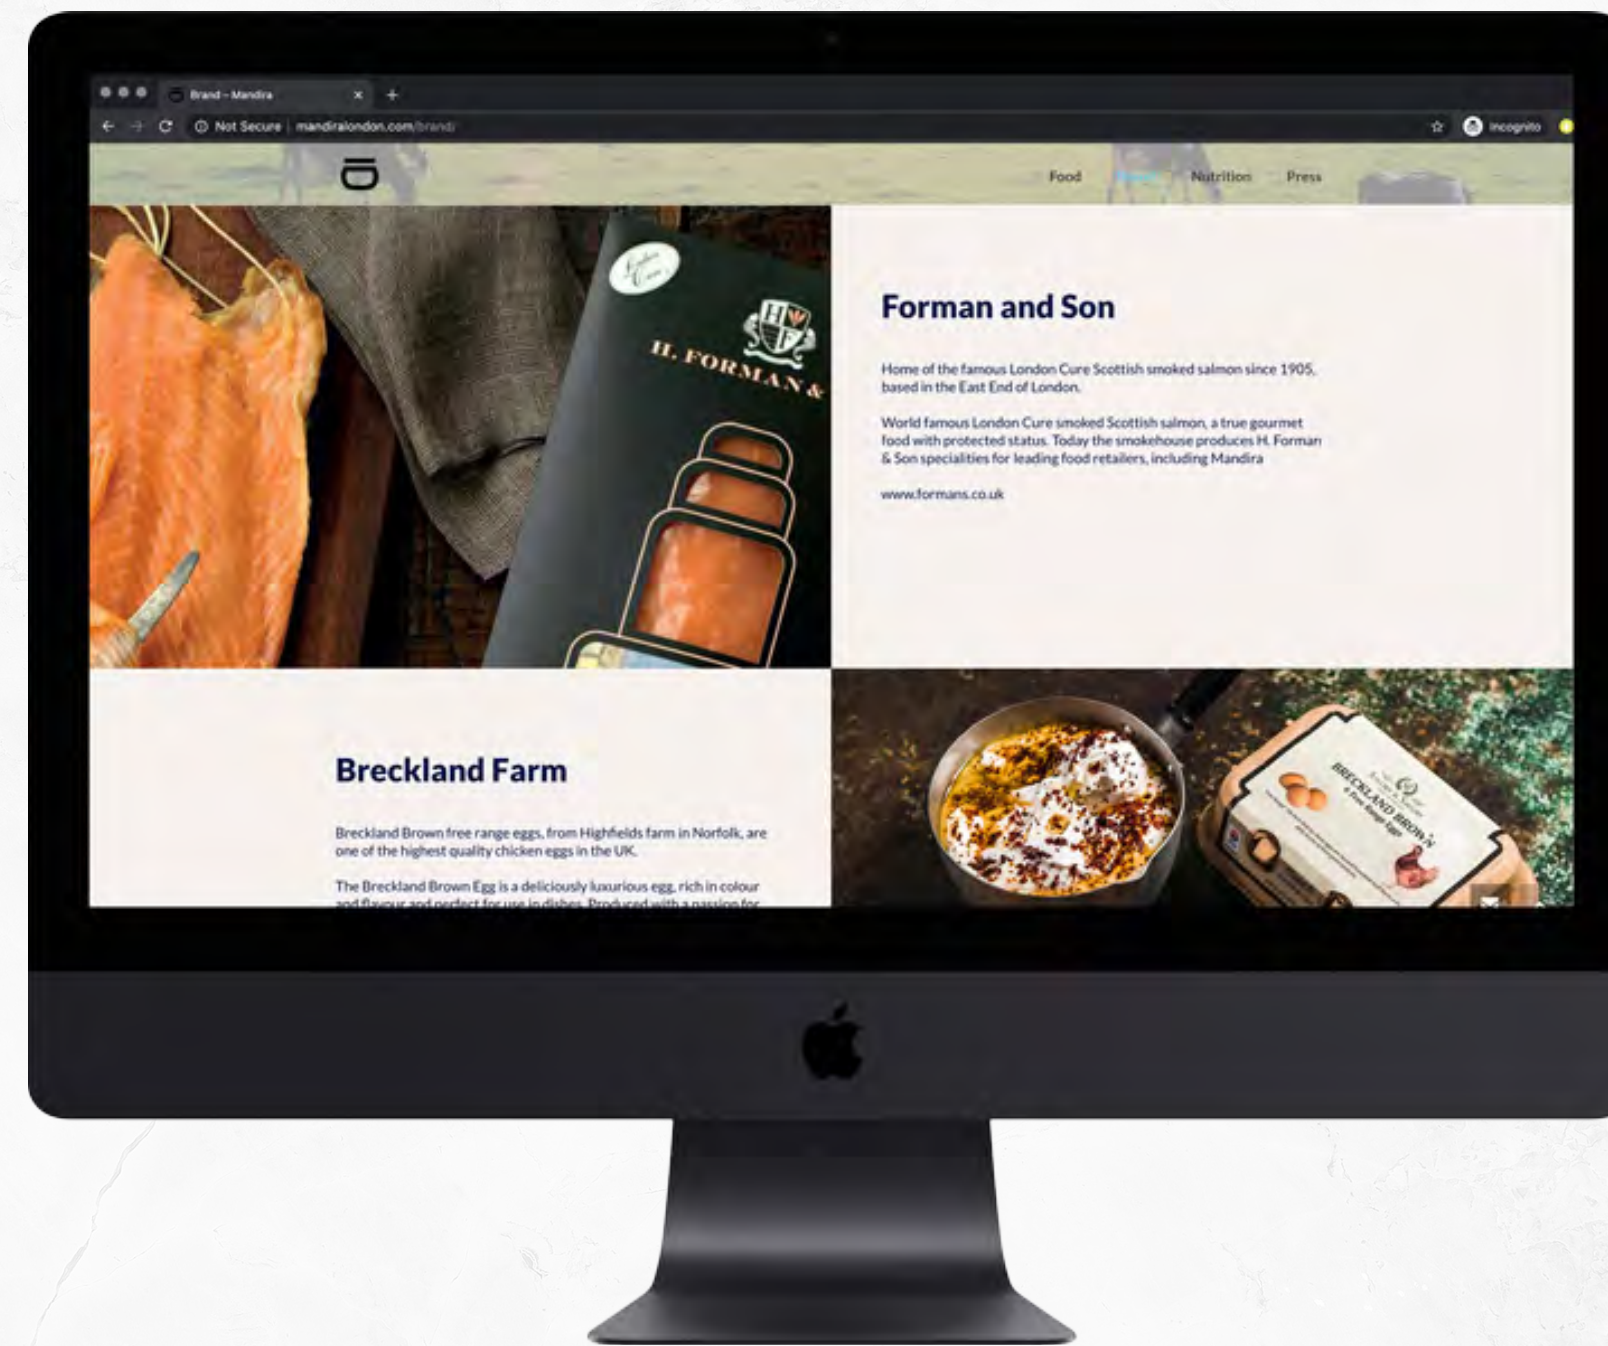

Location
London, UK

Work Items
WordPress Development, Web Design, Branding, Custom CSS, Custom Photography

Mandira Branding

Client
Mandira LLC

Location
London, UK

Work Items
Visual Language, Print Materials, Marketing Materials, Food and Drink Labels, Social Media Artworks and more