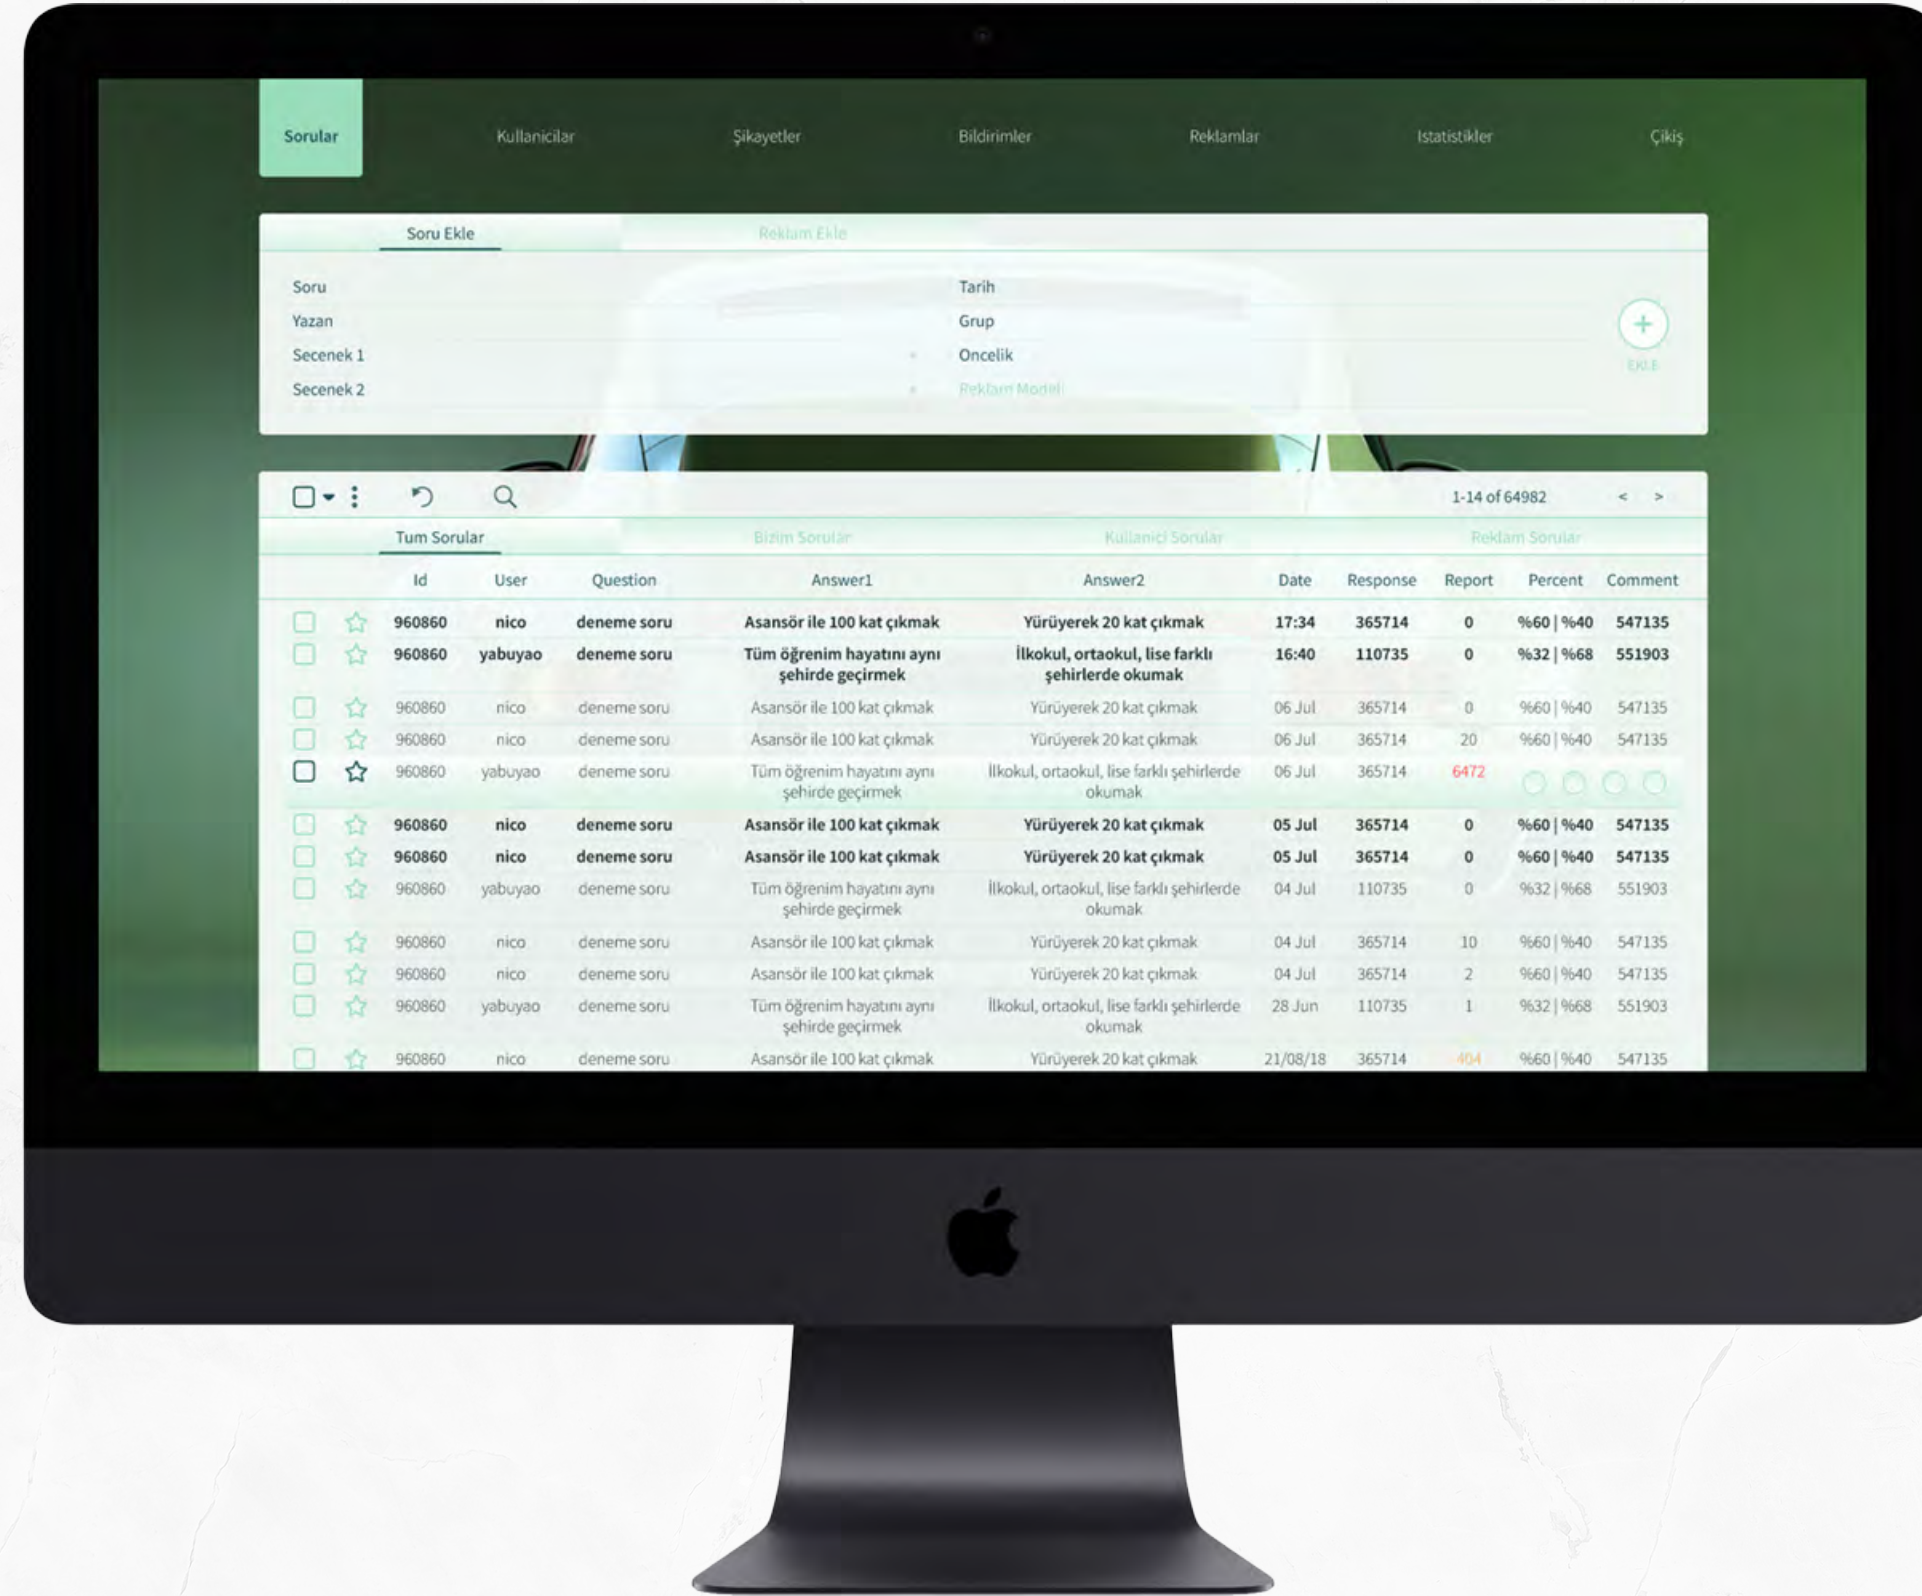

Go to Page →

YabuYao Mobile App

Client
Private

Location
London, UK

Work Items
User Experience, User Interface, Branding

P# 8 of 20

Archiclad Website

Client
Mimsa