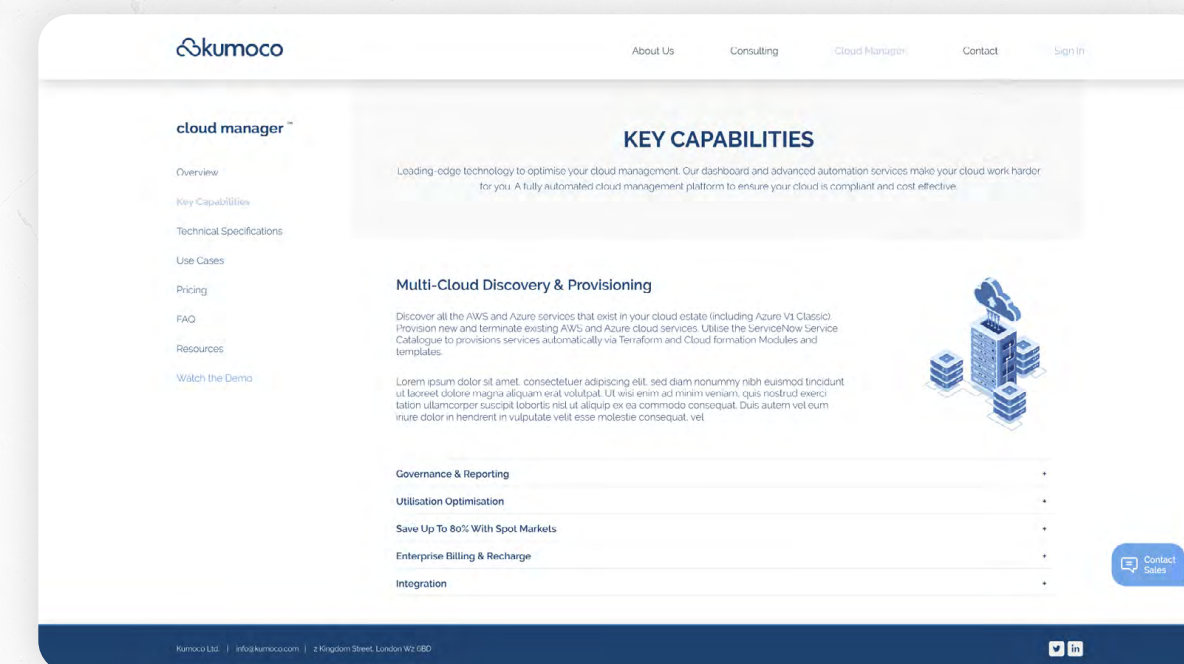

Cloud Manager Interface

Client
Kumoco Ltd.

Location
London, UK

Work Items
User Experience, User Interface

Cloud Manager Web Page

Client
Kumoco Ltd.

Location
London, UK

Work Items
User Experience, User Interface, Custom Iconography

P^o 4 of 20

kumoco
cloud manager

SAVE UP TO 80% ON CLOUD

with Kumoco Cloud Manager

- Automate your cloud usage to save up to 80%
- Improve compliance
- Get visibility of your cloud

SEE A PRODUCT DEMO TODAY