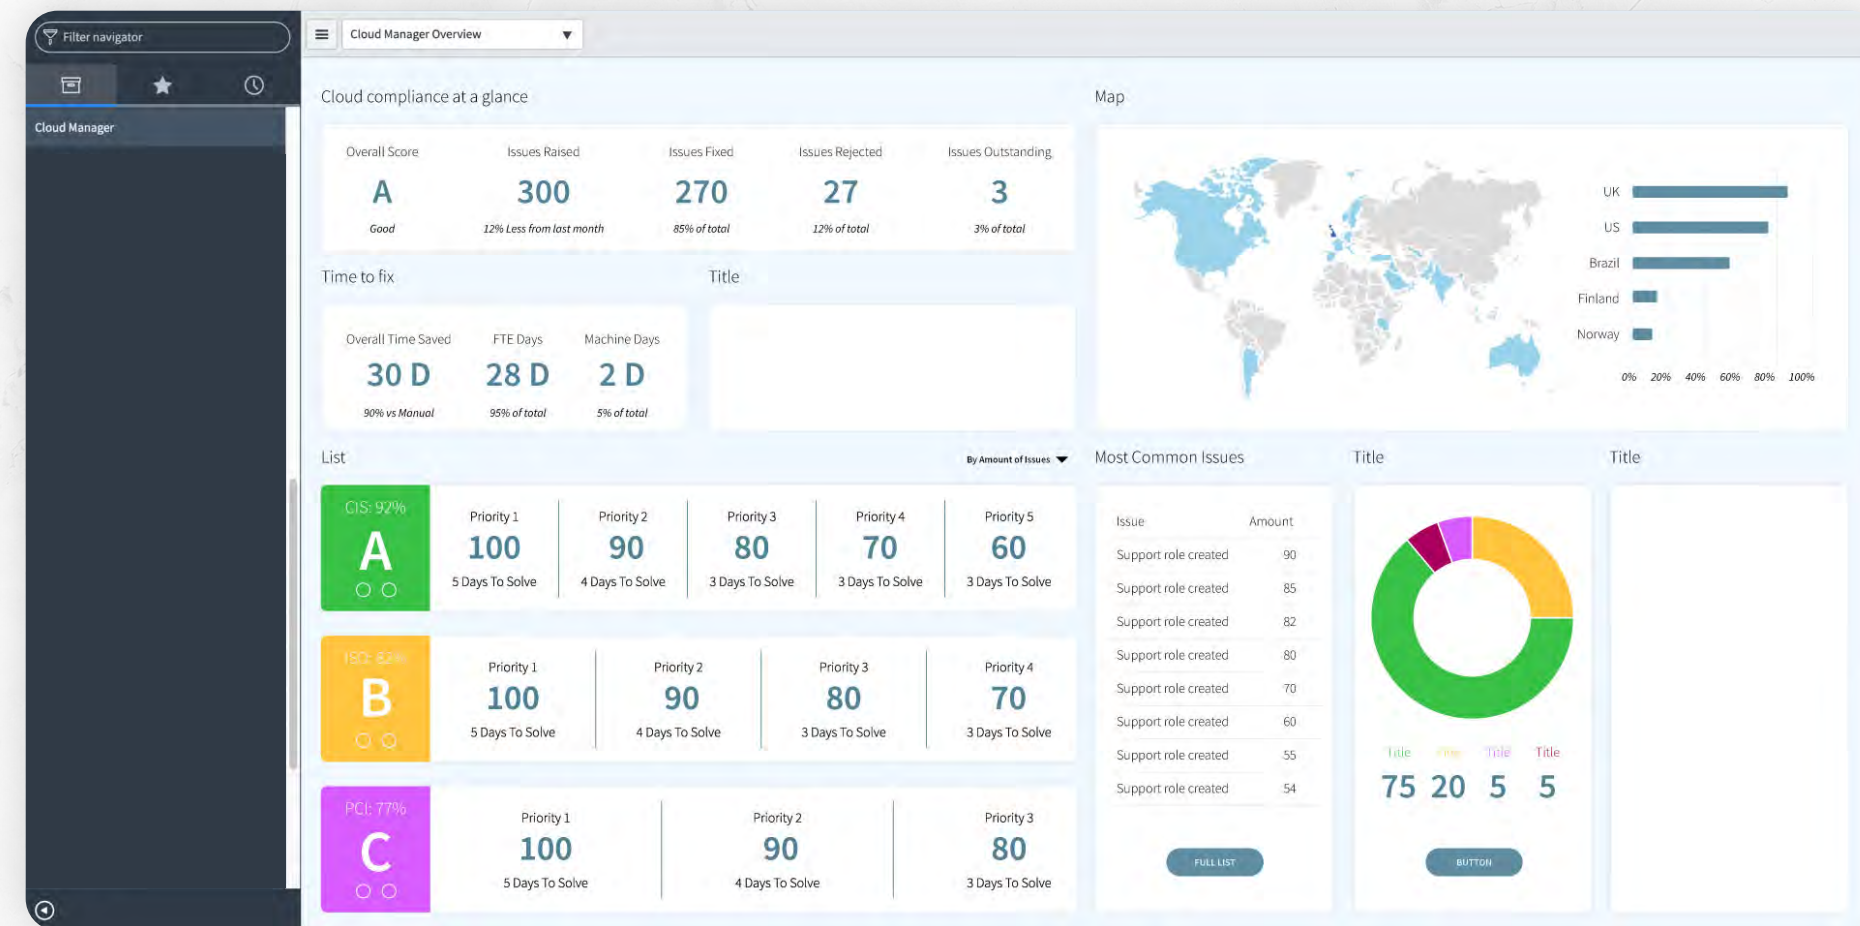

Cloud Manager Interface

Client
Kumoco Ltd.

Location
London, UK

Work Items
User Experience, User Interface